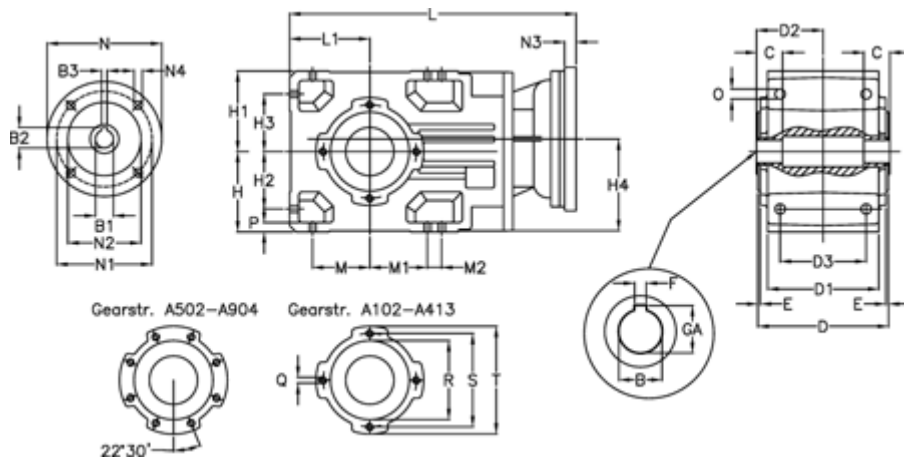

Article number: 29600201624235  
 Description: Bevel helical gearbox  
 A202UH35-16,2-P90B5

## Measures

B = 35	D3 = 90	H3 = 60.0	N1 = 165	S = 115
B1 = 24	Description = A202UH35-xx-P90 B5	H4 = 93.0	N2 = 130	T = 140
B2 = 27.3	E = 3.0	L = 325.5	N3 = 0	
B3 = 8	F = 10	L1 = 80	N4 = M10x12	
C = 22	GA = 38.3	M = 60.0	O = 9.5	
D = 136	H = 80	M1 = 60.0	P = 9	
D1 = 110	H1 = 80	M2 = 0	Q = M8x15	
D2 = 70.0	H2 = 60.0	N = 200	R = 95	